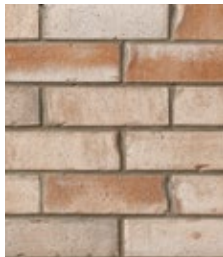

AURORA
Sizes: Premier Plus