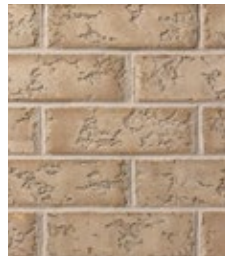

legacy series

One of Brampton Brick's most established product lines, Legacy features natural shades that resemble the look of pressed bark, imparting a stately look to any home.

Clay Brick: Wyndham Gray
Stone: Vivace, Milano

COLORS

All products in this series are stock items. Manufactured in our Brampton, Ontario plant.

HURONIA
Sizes: Premier Plus

STERLING GRAY
Sizes: Premier Plus

WYNDHAM GRAY
Sizes: Premier Plus

SPECIFICATIONS