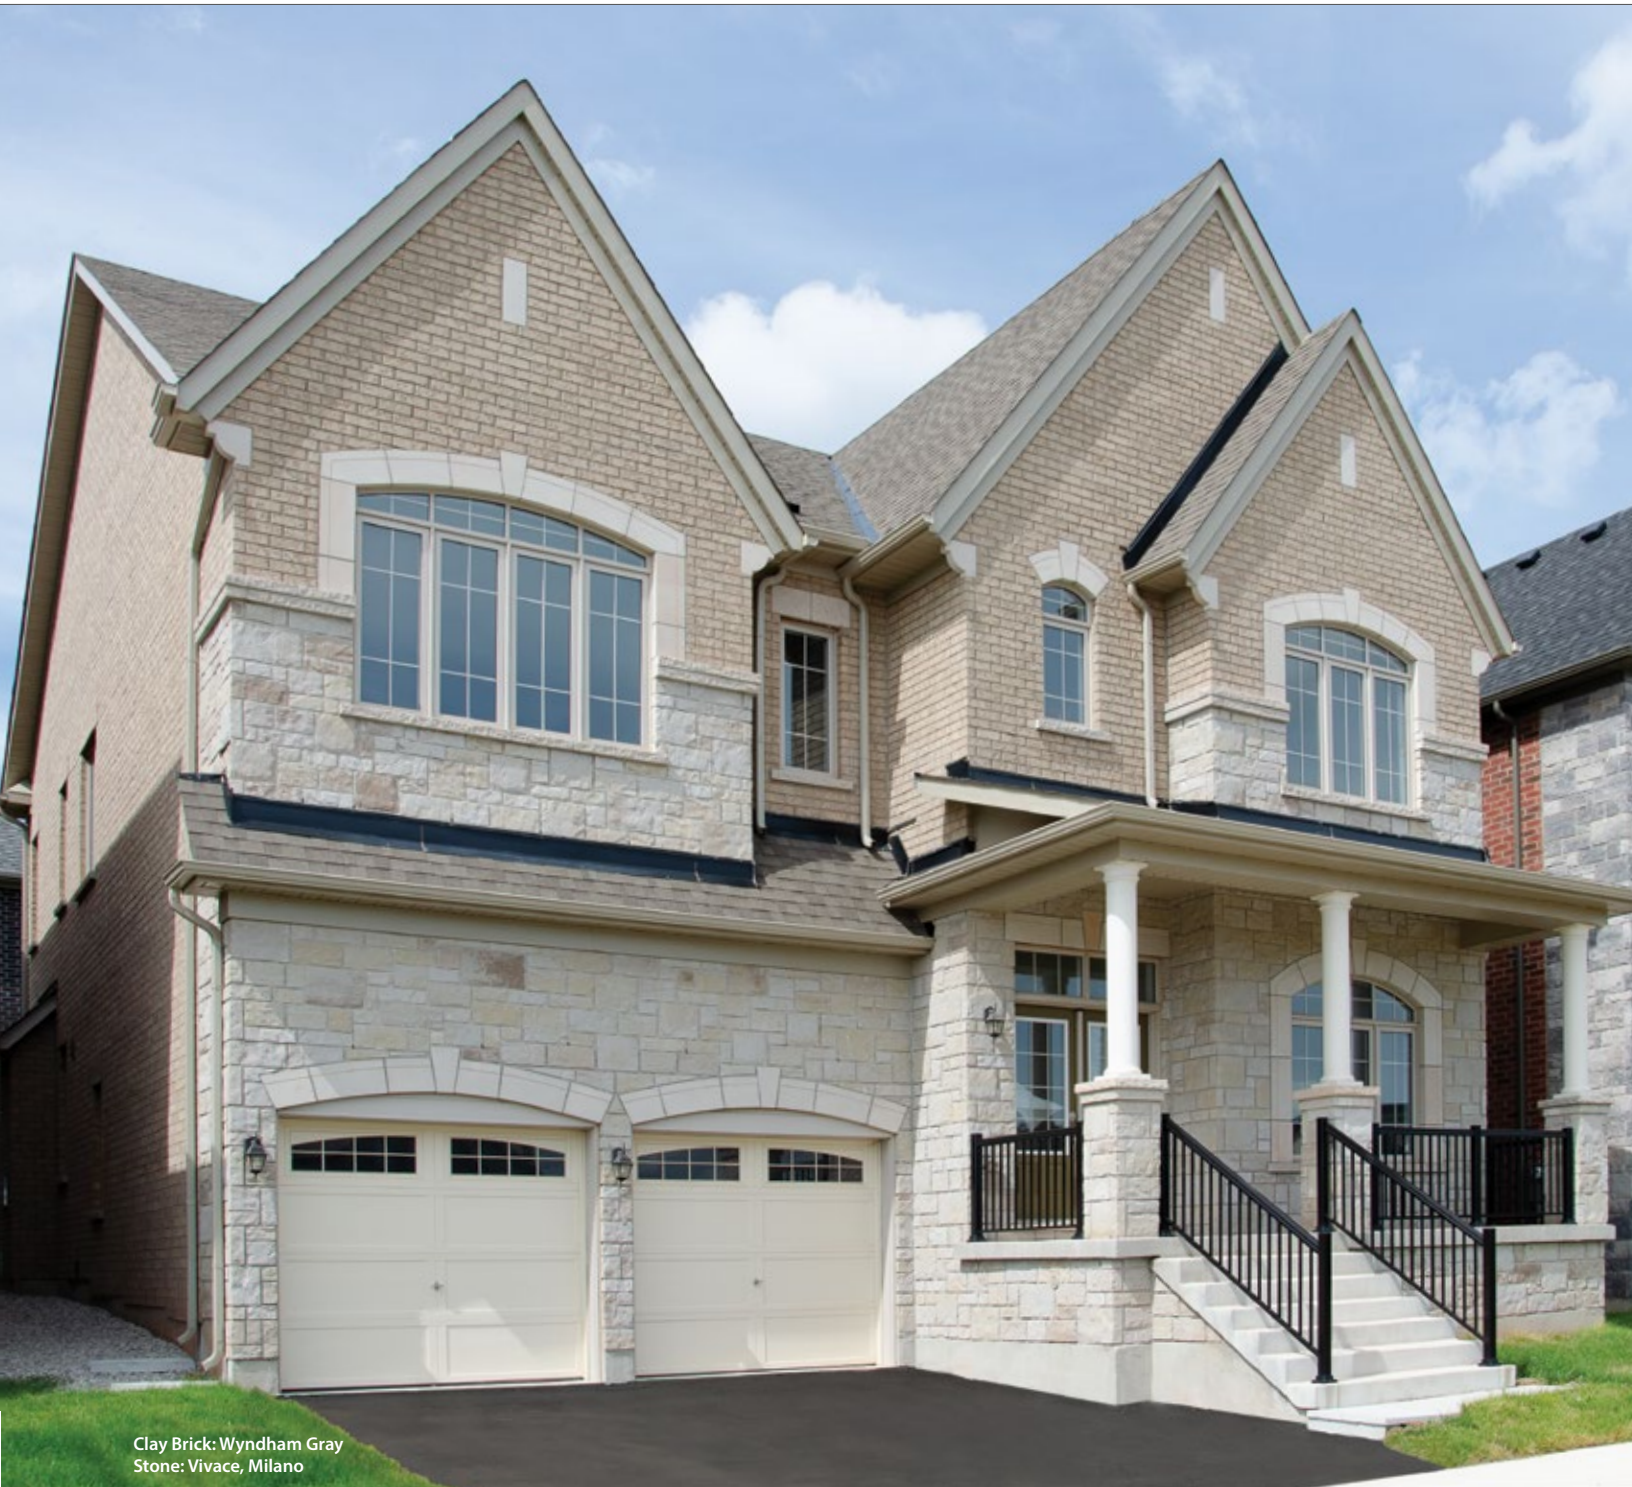

legacy series

One of Brampton Brick's most established product lines, Legacy features natural shades that resemble the look of pressed bark, imparting a stately look to any home.

Clay Brick: Wyndham Gray
Stone: Vivace, Milano

legacy series

SIZES

Premier Plus
 Length 257 mm (10 1/8")
 Height 79 mm (3 1/8")
 Depth 90 mm (3 1/2")
 Bricks per square foot 3.9
 Bricks per square meter 42

NOTES

- Refer to your local building codes for proper installation of product.
- All Brampton Brick's clay brick products fully meet or exceed the latest version of the following standards: ASTM C216 and the Can/CSA A82 specifications.
- Sizes are available only in standard stock products. Please refer to individual colors for standard stock item sizes available.