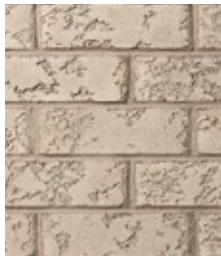

STERLING GRAY
Sizes: Premier Plus