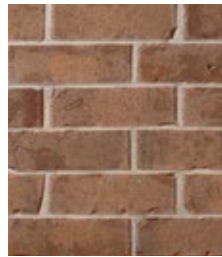

MADISON COUNTY
Sizes: Premier Plus