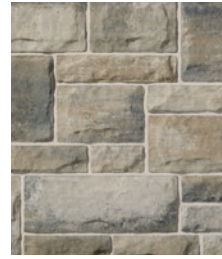

PICASSO
Sizes: Combo & Large
Combo