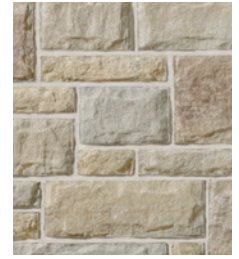

SHORELINE
Sizes: Combo & Large
Combo