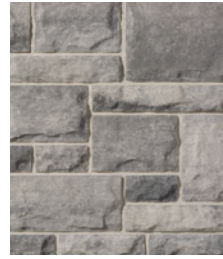

MARBLE GRAY
Sizes: Combo & Large
Combo